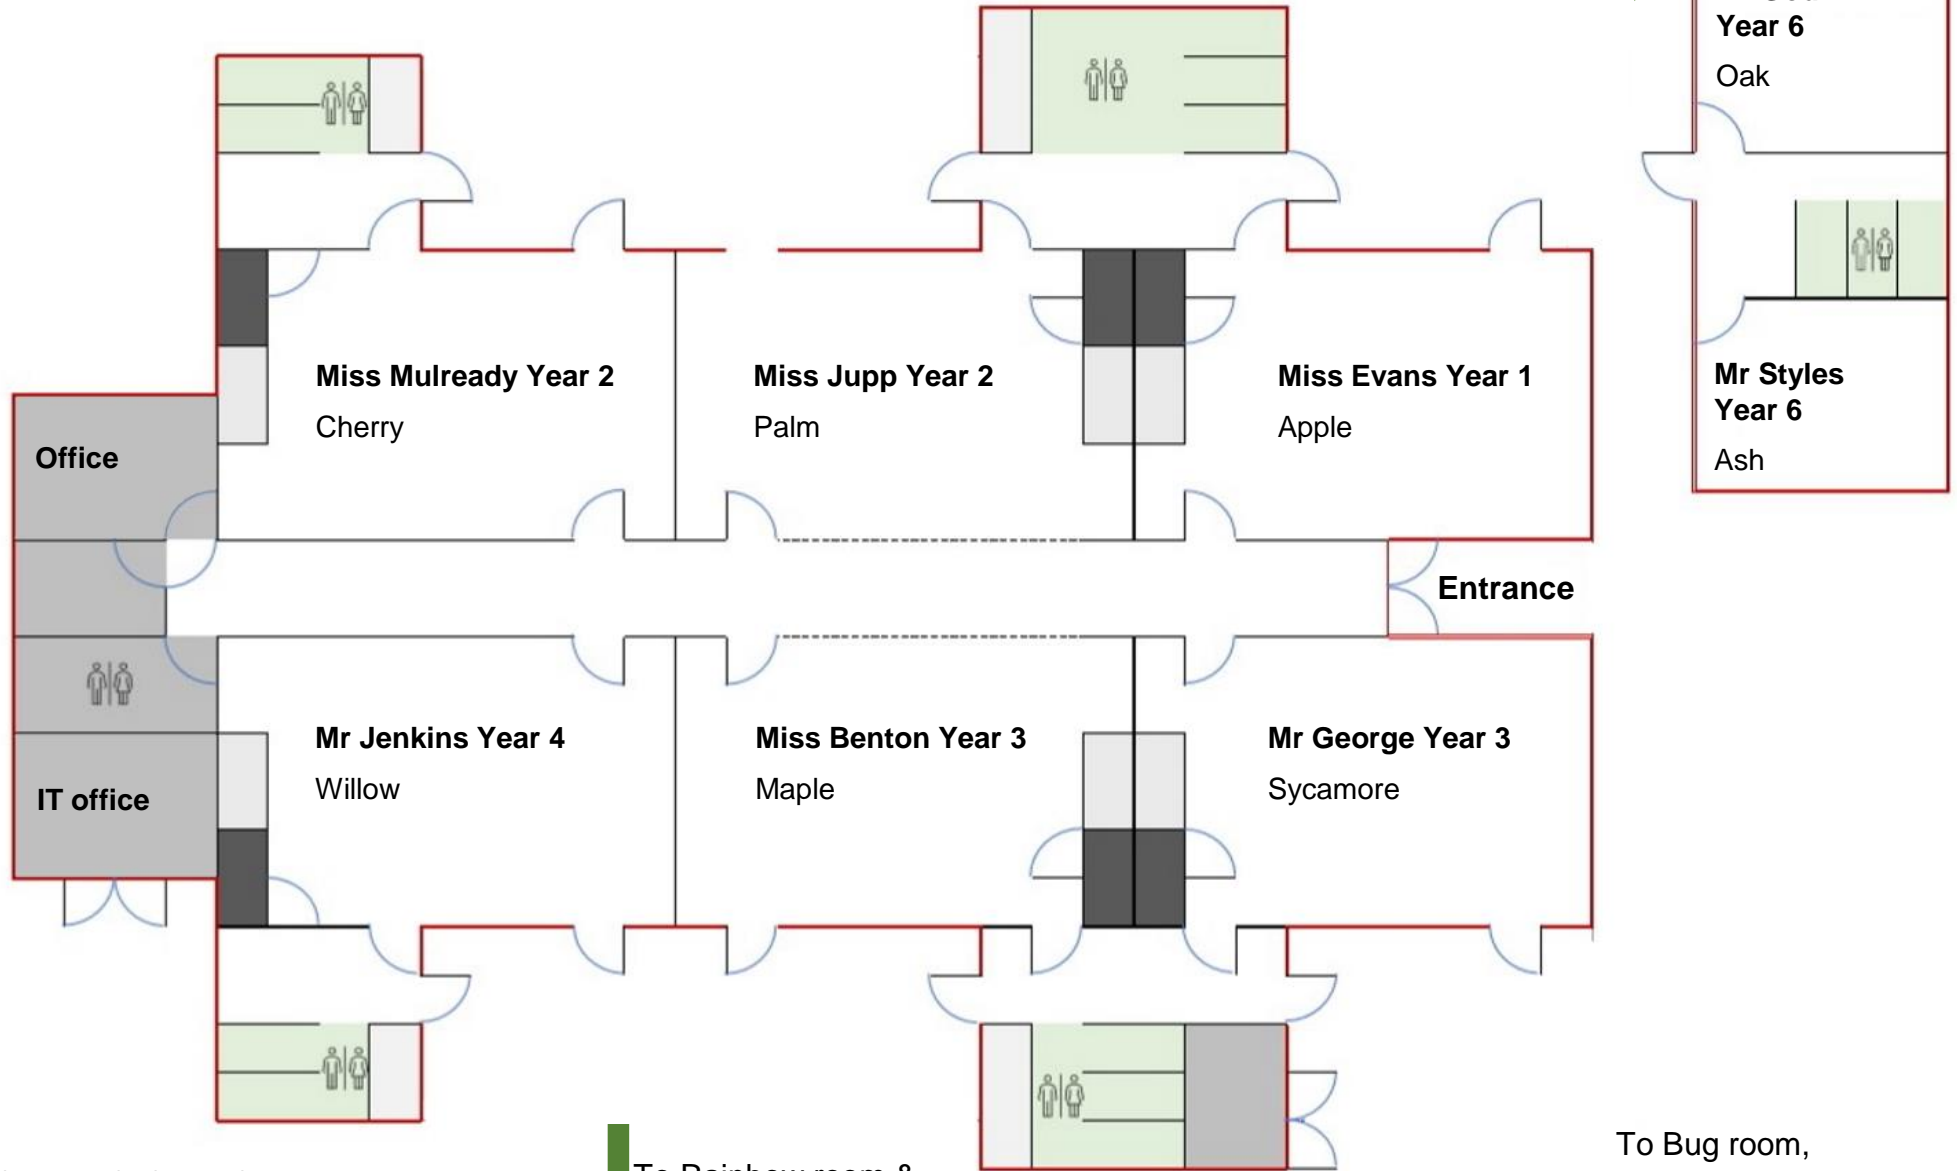

# School map 2022 – 23

← To the field

To Year 6 block →

**Mr Godwin**  
Year 6  
Oak

**Mr Styles**  
Year 6  
Ash

New block

↓ To Rainrow room &  
main building (old block)

To Bug room,  
Music room &  
Tiddlers Nursery →