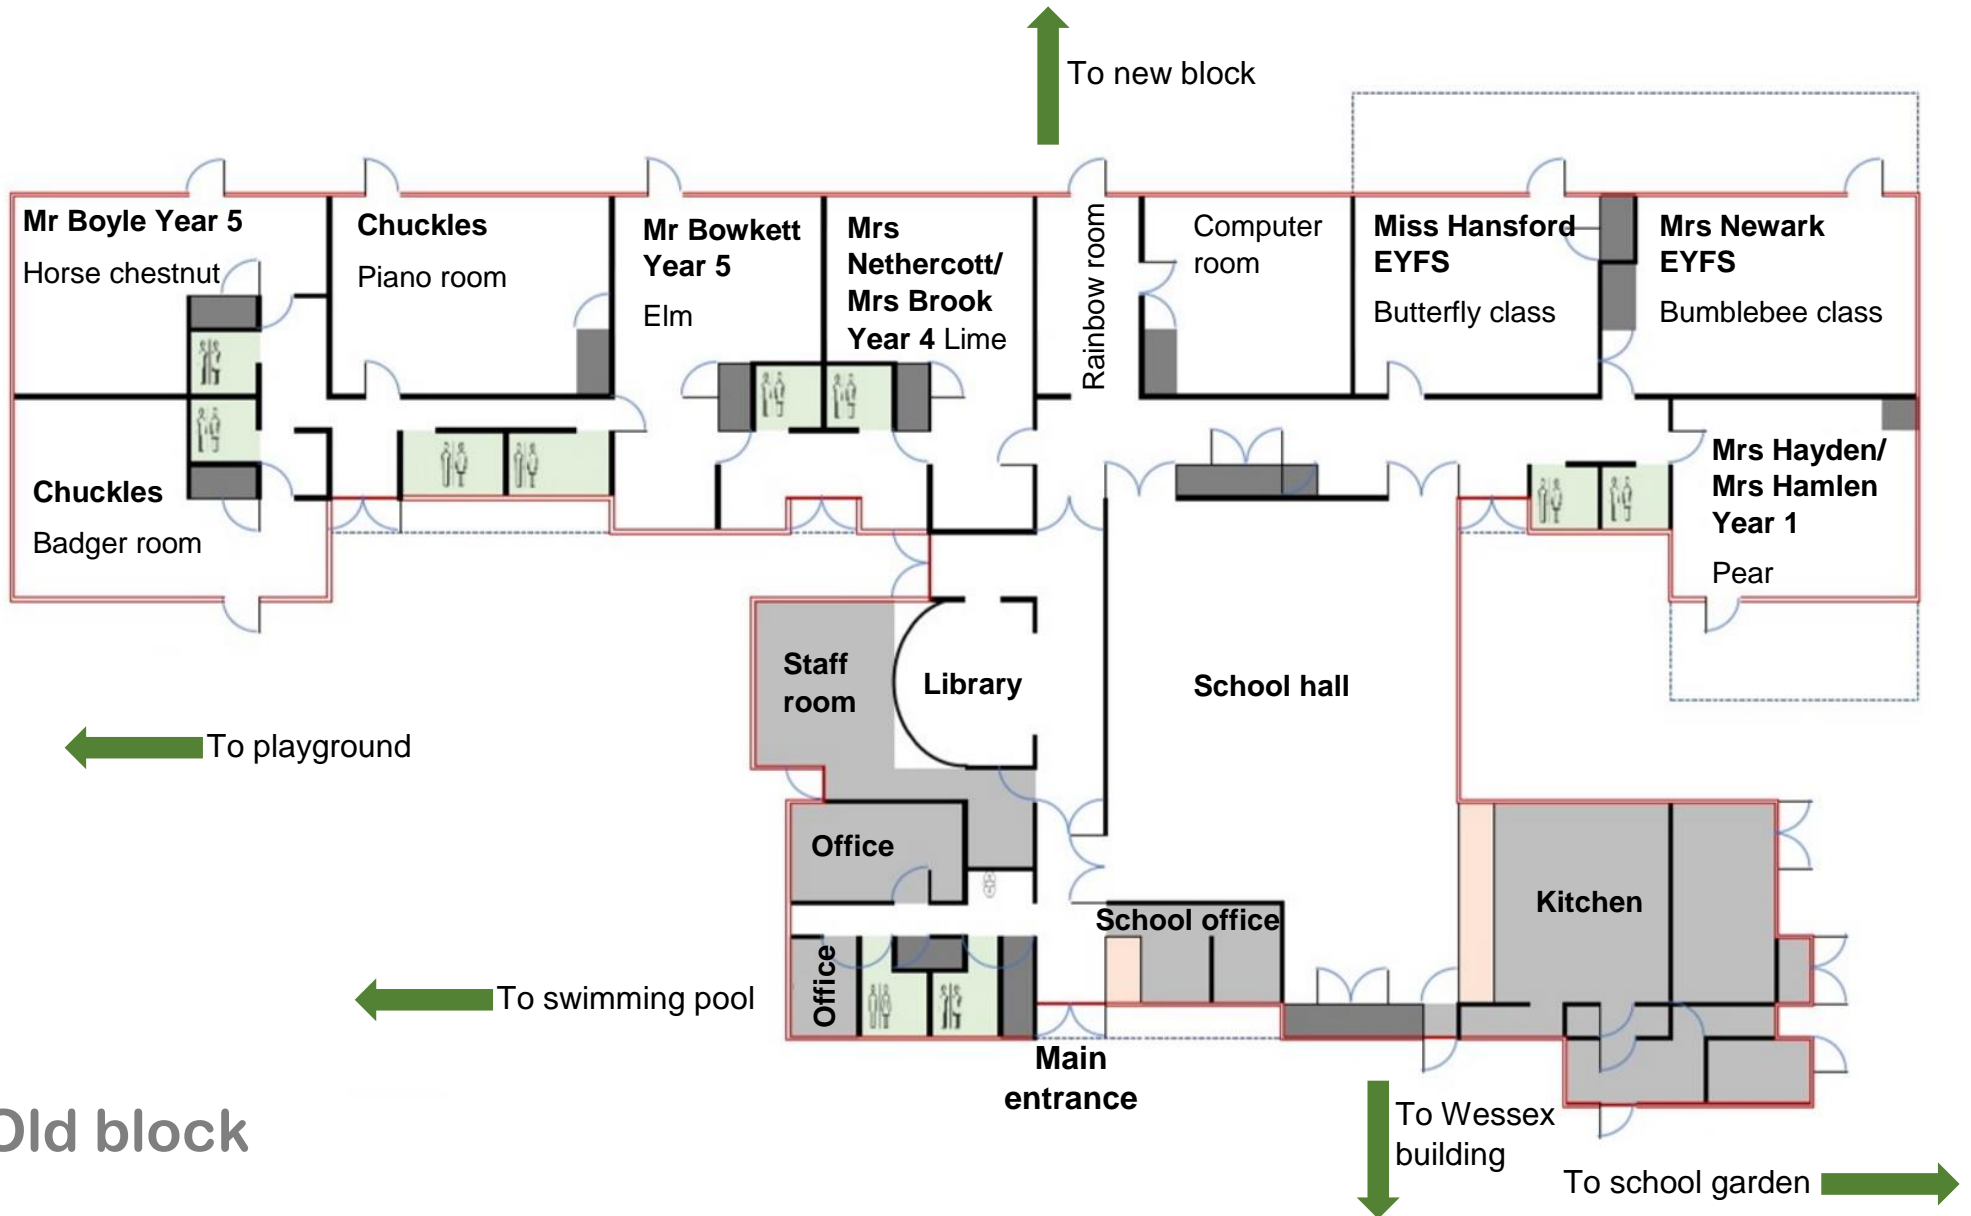

# School map 2022 – 23

← To the field

To Year 6 block →

**Mr Godwin**  
Year 6  
Oak

**Mr Styles**  
Year 6  
Ash

New block

↓ To Rainrow room &  
main building (old block)

To Bug room,  
Music room &  
Tiddlers Nursery →