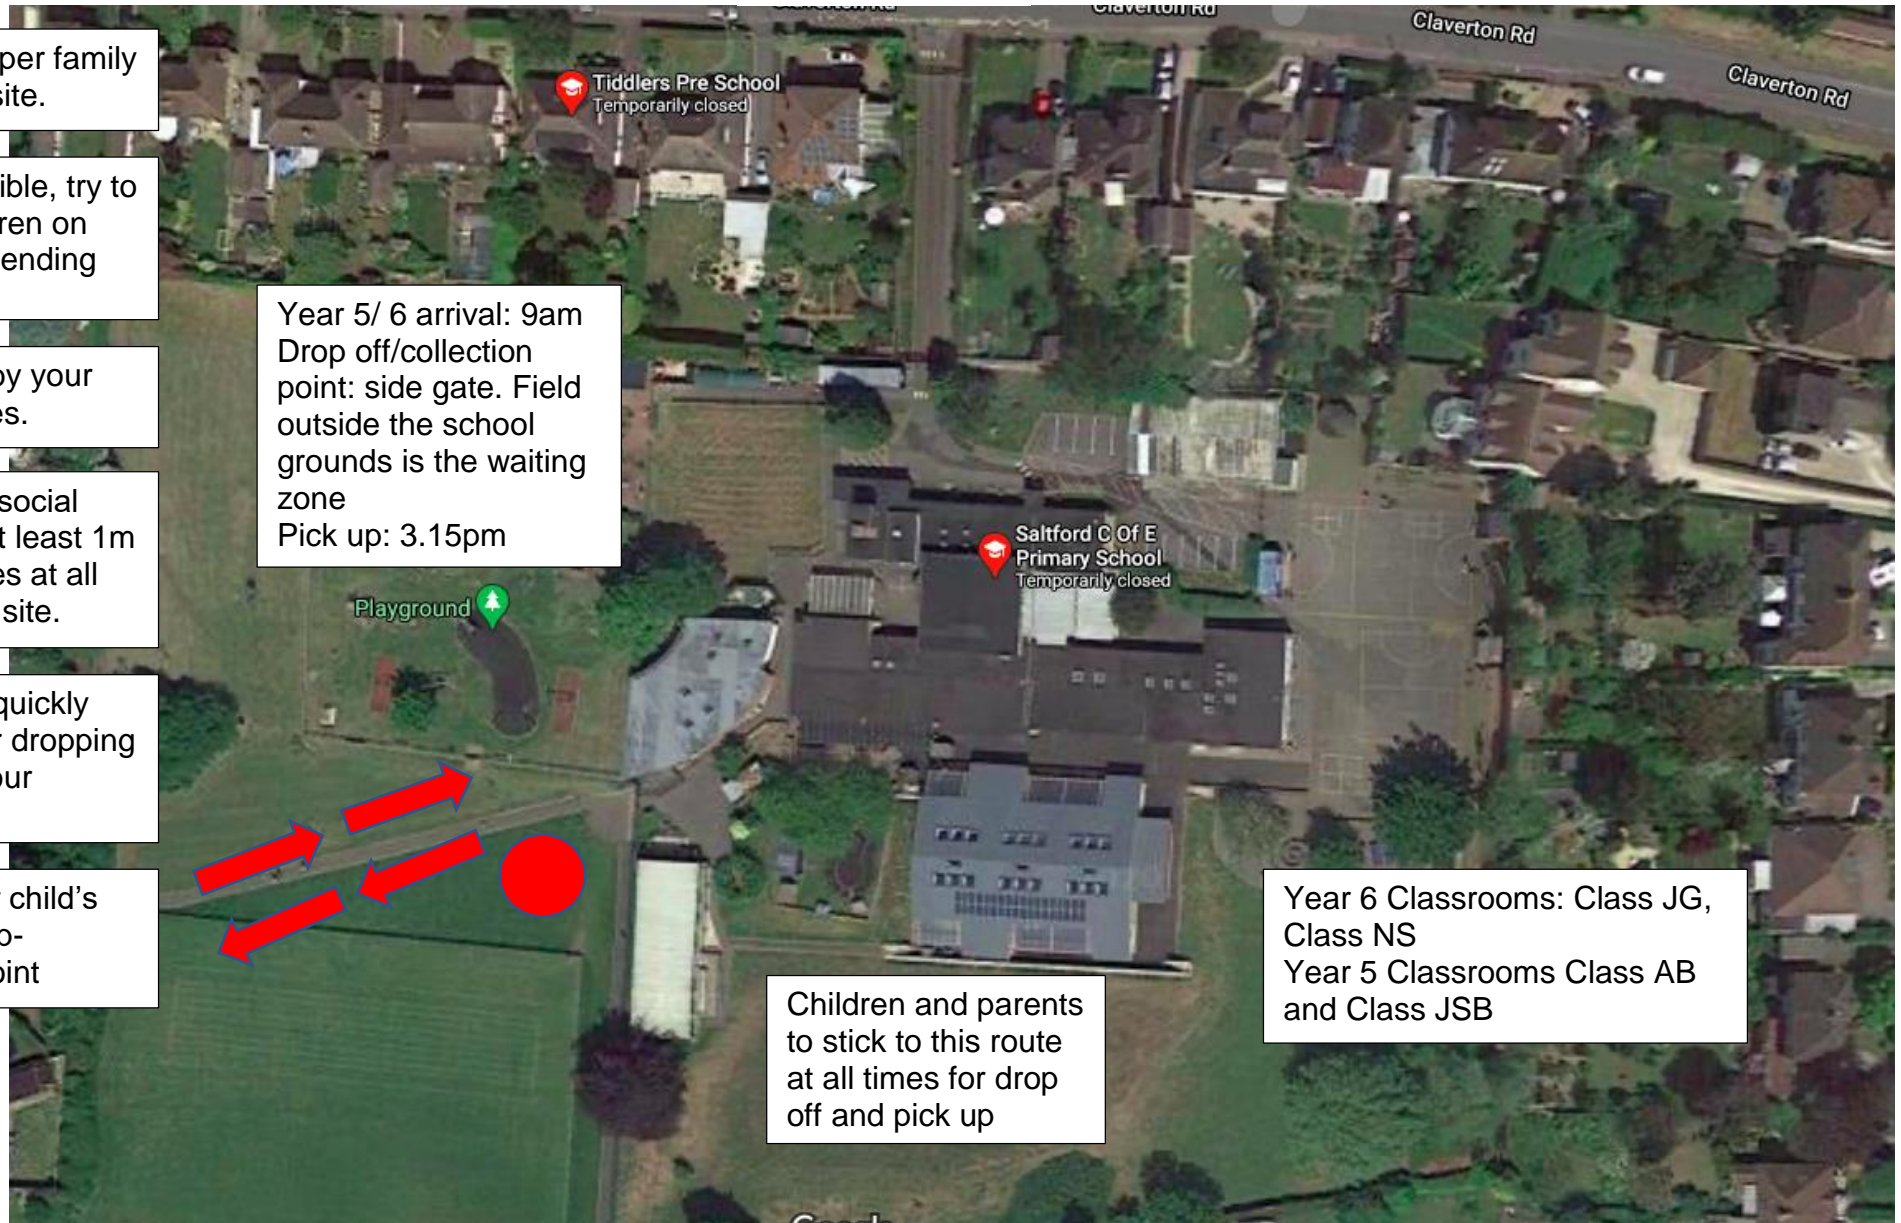

Year 5/ 6 Map

Only one adult per family may enter the site.

Wherever possible, try to only bring children on site who are attending school.

Keep children by your sides at all times.

Maintain strict 'social distancing' of at least 1m between families at all times whilst on site.

Leave the site quickly and safely after dropping off/collecting your child/ren.

Only go to your child's designated drop-off/collection point

Year 5/ 6 arrival: 9am
Drop off/collection point: side gate. Field outside the school grounds is the waiting zone
Pick up: 3.15pm

Playground

Tiddlers Pre School
Temporarily closed

Saltford C Of E Primary School
Temporarily closed

Year 6 Classrooms: Class JG,
Class NS
Year 5 Classrooms Class AB
and Class JSB

Children and parents to stick to this route at all times for drop off and pick up

Claverton Road, Saltford, Bristol, BS31 1DW Tel: 01225 872185
Email: contactus@saltfordschool.org.uk www.saltfordschool.org.uk
Headteacher: Mrs D Sage